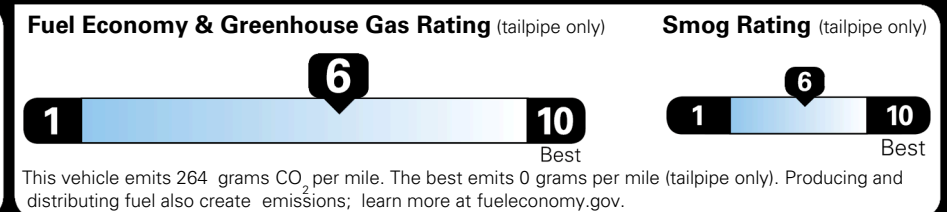

EPA DOT Fuel Economy and Environment

Gasoline Vehicle

You save \$1,250
 in fuel costs over 5 years compared to the average new vehicle.

Annual fuel cost \$1,450

Actual results will vary for many reasons, including driving conditions and how you drive and maintain your vehicle. The average new vehicle gets 29 MPG and costs \$8,500 to fuel over 5 years. Cost estimates are based on 15,000 miles per year at \$ 3.30 per gallon. MPGe is miles per gasoline gallon equivalent. Vehicle emissions are a significant cause of climate change and smog.