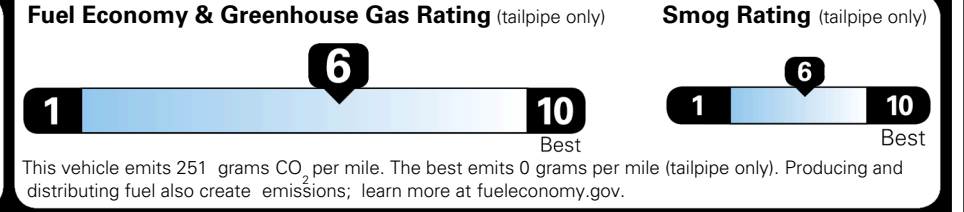

\$ 35,585.00

\$ 1,495.00

\$ 37,080.00

EPA DOT Fuel Economy and Environment

Gasoline Vehicle

You save \$1,500
 in fuel costs over 5 years compared to the average new vehicle.

Annual fuel cost \$1,400

Actual results will vary for many reasons, including driving conditions and how you drive and maintain your vehicle. The average new vehicle gets 29 MPG and costs \$8,500 to fuel over 5 years. Cost estimates are based on 15,000 miles per year at \$ 3.30 per gallon. MPGe is miles per gasoline gallon equivalent. Vehicle emissions are a significant cause of climate change and smog.