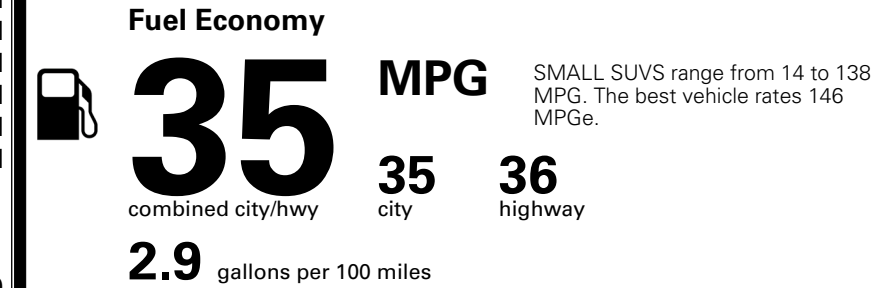

*Additional terms and conditions apply.
**Kia Connect may be currently unavailable for some Model Year 2022 and newer vehicles sold or purchased in Massachusetts; please see owners.kia.com for more information.
NOTE: When you purchase this vehicle, Kia America, Inc. collects personal information you provide to the dealership. For information on our collection and use of personal information and your rights, please see our Privacy Policy on www.kia.com.

MANUFACTURER'S SUGGESTED RETAIL PRICE ▶

COMPARE HEV EX AWD FEATURES

Added to/in place of standard HEV S AWD features
- Smart Power Liftgate
- SynTex Seating Material
- Wireless Charging Pad
- Roof Rails
- Dual Illuminated Vanity Mirrors

ADDITIONAL INSTALLED EQUIPMENT: (In addition to or in place of standard features)

EX Panoramic Sunroof Package $1,000.00
- Panoramic Sunroof w/ Power Sunshade
- LED Interior Lighting
All Weather Floor Mats $220.00
Auto-Dimming Mirror w/ HomeLink™ $375.00
First Aid Kit, Small $45.00
Mud Guards $155.00

MSRP INCLUDING OPTIONS

INLAND FREIGHT AND HANDLING

TOTAL MANUFACTURER'S SUGGESTED RETAIL PRICE ▶

TOTAL ADDITIONAL WEIGHT: 7.1

$ 33,790.00

Included
Included
Included
Included
Included

$1,000.00

$220.00
$375.00
$45.00
$155.00

$ 35,585.00

$ 1,495.00

$ 37,080.00

EPA DOT Fuel Economy and Environment

Gasoline Vehicle

You save $1,500
in fuel costs over 5 years compared to the average new vehicle.

Annual fuel cost $1,400