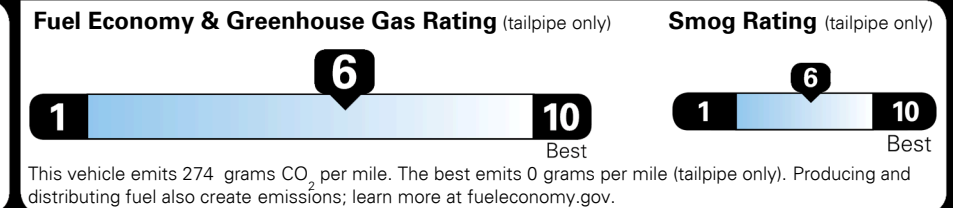

## EPA DOT Fuel Economy and Environment

Gasoline Vehicle

You save  
**\$1,500**  
 in fuel costs  
 over 5 years  
 compared to the  
 average new vehicle.

Annual fuel cost  
**\$1,600**

Actual results will vary for many reasons, including driving conditions and how you drive and maintain your vehicle. The average new vehicle gets 28 MPG and costs \$9,500 to fuel over 5 years. Cost estimates are based on 15,000 miles per year at \$ 3.50 per gallon. MPGe is miles per gasoline gallon equivalent. Vehicle emissions are a significant cause of climate change and smog.