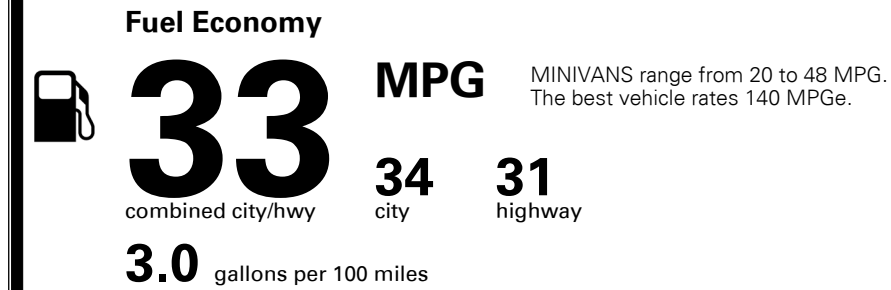

## EPA DOT Fuel Economy and Environment

Gasoline Vehicle

You save  
**\$1,500**  
 in fuel costs  
 over 5 years  
 compared to the  
 average new vehicle.

Annual fuel cost  
**\$1,600**

Actual results will vary for many reasons, including driving conditions and how you drive and maintain your vehicle. The average new vehicle gets 28 MPG and costs \$9,500 to fuel over 5 years. Cost estimates are based on 15,000 miles per year at \$ 3.50 per gallon. MPGe is miles per gasoline gallon equivalent. Vehicle emissions are a significant cause of climate change and smog.