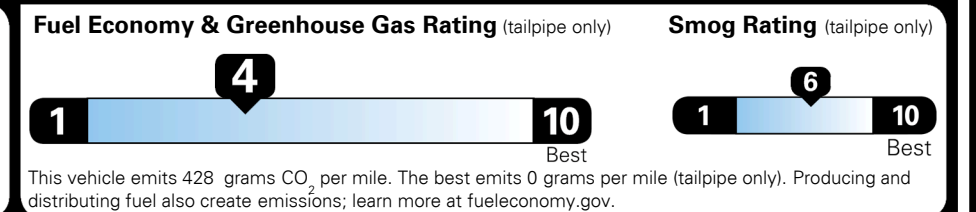

EPA DOT Fuel Economy and Environment

Gasoline Vehicle

You spend
\$3,250
 more in fuel costs
 over 5 years
 compared to the
 average new vehicle.

Annual fuel cost
\$2,350

Actual results will vary for many reasons, including driving conditions and how you drive and maintain your vehicle. The average new vehicle gets 29 MPG and costs \$8,500 to fuel over 5 years. Cost estimates are based on 15,000 miles per year at \$ 3.30 per gallon. MPGe is miles per gasoline gallon equivalent. Vehicle emissions are a significant cause of climate change and smog.