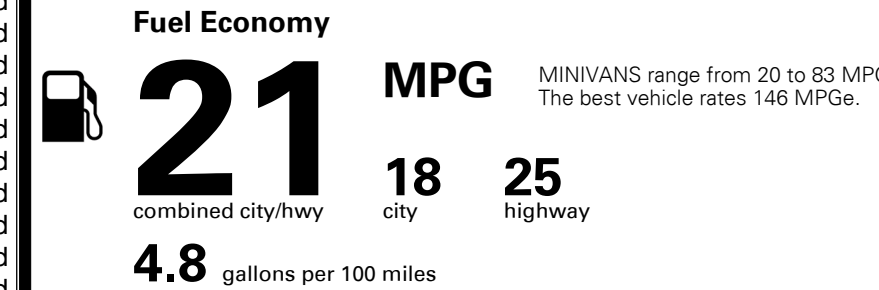

EPA DOT Fuel Economy and Environment

Gasoline Vehicle

You spend
$3,250
more in fuel costs
over 5 years
compared to the
average new vehicle.

Annual fuel cost
$2,350