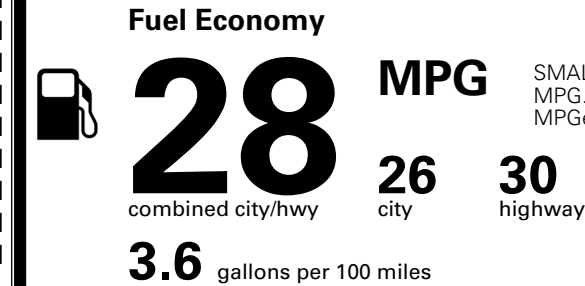

TOTAL ADDITIONAL WEIGHT: 12.5

EPA DOT Fuel Economy and Environment

Gasoline Vehicle

SMALL SUVs range from 14 to 138 MPG. The best vehicle rates 146 MPGe.

You spend \$250 more in fuel costs over 5 years compared to the average new vehicle.