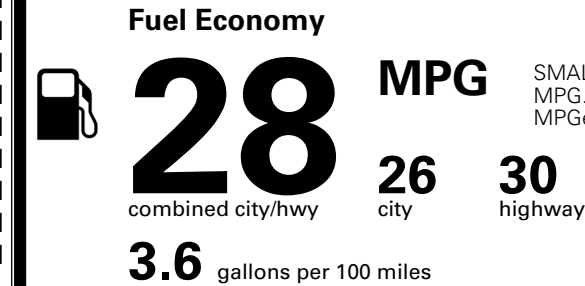

TOTAL ADDITIONAL WEIGHT: 12.7

EPA DOT Fuel Economy and Environment

Gasoline Vehicle

SMALL SUVs range from 14 to 138 MPG. The best vehicle rates 146 MPGe.

You spend \$250 more in fuel costs over 5 years compared to the average new vehicle.