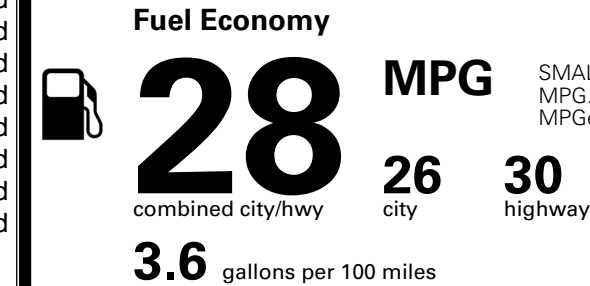

TOTAL ADDITIONAL WEIGHT: 13.6

EPA DOT Fuel Economy and Environment

Gasoline Vehicle

SMALL SUVs range from 14 to 138 MPG. The best vehicle rates 146 MPGe.

You spend \$250 more in fuel costs over 5 years compared to the average new vehicle.