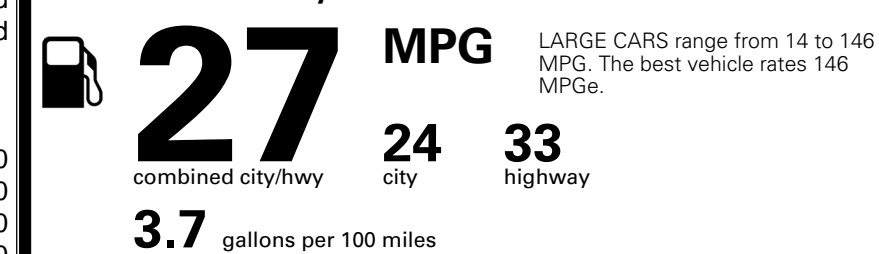

EPA DOT Fuel Economy and Environment

Fuel Economy

Gasoline Vehicle

You spend
$750
more in fuel costs
over 5 years
compared to the
average new vehicle.

Annual fuel cost
$1,850

Fuel Economy & Greenhouse Gas Rating (tailpipe only)

Smog Rating (tailpipe only)

This vehicle emits 329 grams CO₂ per mile. The best emits 0 grams per mile (tailpipe only). Producing and distributing fuel also create emissions; learn more at fueleconomy.gov.

Actual results will vary for many reasons, including driving conditions and how you drive and maintain your vehicle. The average new vehicle gets 29 MPG and costs $8,500 to fuel over 5 years. Cost estimates are based on 15,000 miles per year at $ 3.30 per gallon. MPGe is miles per gasoline gallon equivalent. Vehicle emissions are a significant cause of climate change and smog.

fueleconomy.gov

Calculate personalized estimates and compare vehicles

GOVERNMENT 5-STAR SAFETY RATINGS

Overall Vehicle Score

Based on the combined rating of frontal, side and rollover.
Should ONLY be compared to other vehicles of similar size and weight.

Frontal

Driver

Crash

Passenger

Based on the risk of injury in a frontal impact.
Should ONLY be compared to other vehicles of similar size and weight.

Side

Front seat

Crash

Rear seat

Star ratings based on the risk of injury in a side impact.

Rollover

Star ratings based on the risk of rollover in a single-vehicle crash.

Star ratings range from 1 to 5 stars (★★★★★) with 5 being the highest.

Source: National Highway Traffic Safety Administration (NHTSA).

www.safercar.gov or 1-888-327-4236

Manufacturer's suggested retail price includes Manufacturer's recommended pre-delivery service. License and title fees, state and local taxes and other dealer installed options and accessories are not included in the manufacturer's suggested retail price.

PARTS CONTENT INFORMATION

FOR VEHICLES IN THIS CAR LINE U.S./CANADIAN PARTS CONTENT: 0 %

MAJOR SOURCES OF FOREIGN PARTS: KOREA: 90%

NOTE: PARTS CONTENT DOES NOT INCLUDE FINAL ASSEMBLY, DISTRIBUTION, OR OTHER NON-PARTS COSTS.

FOR THIS VEHICLE FINAL ASSEMBLY POINT: HWASUNG, KOREA

COUNTRY OF ORIGIN

ENGINE (MOTOR): KOREA

TRANSMISSION: KOREA