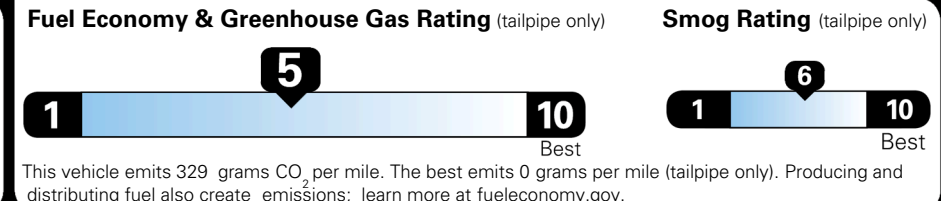

EPA DOT Fuel Economy and Environment

Gasoline Vehicle

You spend \$750 more in fuel costs over 5 years
 compared to the average new vehicle.

Annual fuel cost \$1,850

Actual results will vary for many reasons, including driving conditions and how you drive and maintain your vehicle. The average new vehicle gets 29 MPG and costs \$8,500 to fuel over 5 years. Cost estimates are based on 15,000 miles per year at \$ 3.30 per gallon. MPGe is miles per gasoline gallon equivalent. Vehicle emissions are a significant cause of climate change and smog.