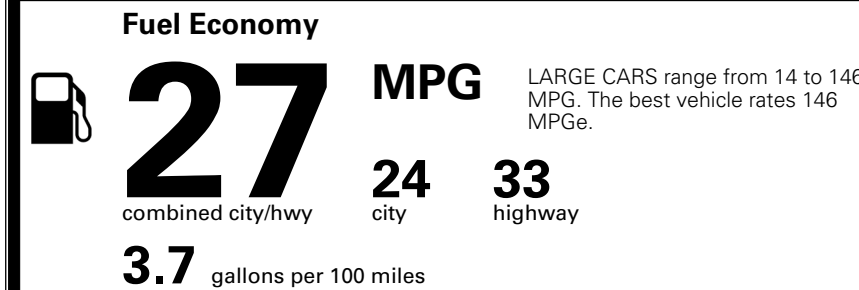

MANUFACTURER'S SUGGESTED RETAIL PRICE ▶

COMPARE GT-LINE AWD FEATURES
Added to/in place of standard GT-Line FWD features
- All-Wheel Drive
- Heated Steering Wheel

ADDITIONAL INSTALLED EQUIPMENT:
(In addition to or in place of standard features)
Wolf Gray Paint
GT-Line Red Interior Color Package
GT-Line Premium Package
- Panoramic Sunroof w/ Power Sunshade
- LED Interior Lighting
- Bose Premium Audio w/Active Sound Design
- 18" Black Finished Alloy Wheels, Unique Design
Cargo Mat
Carpeted Floor Mats
Auto-Dimming Mirror w/ HomeLink™
Mud Guards

$ 30,090.00

Included
Included
Included

$495.00
$295.00
$2,200.00

$110.00
$200.00
$350.00
$140.00

MSRP INCLUDING OPTIONS

$ 33,880.00

INLAND FREIGHT AND HANDLING

$ 1,245.00

TOTAL MANUFACTURER'S SUGGESTED RETAIL PRICE ▶

$ 35,125.00

TOTAL ADDITIONAL WEIGHT: 24.3

*Additional terms and conditions apply.
**Kia Connect may be currently unavailable for some Model Year 2022 and newer vehicles sold or purchased in Massachusetts; please see owners.kia.com for more information.
NOTE: When you purchase this vehicle, Kia America, Inc. collects personal information you provide to the dealership. For information on our collection and use of personal information and your rights, please see our Privacy Policy on www.kia.com.

EPA DOT Fuel Economy and Environment

Gasoline Vehicle

You spend $750 more in fuel costs over 5 years
compared to the average new vehicle.

Annual fuel cost $1,850