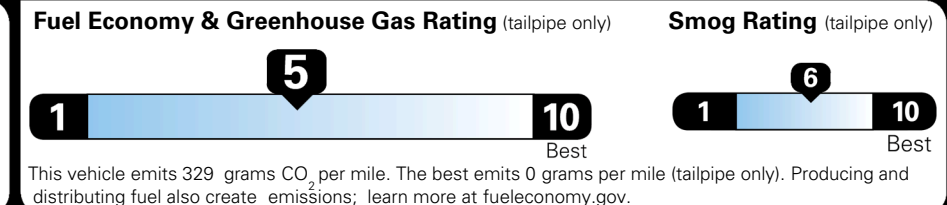

EPA DOT Fuel Economy and Environment

Gasoline Vehicle

You spend \$750 more in fuel costs over 5 years compared to the average new vehicle.

Annual fuel cost \$1,850

Actual results will vary for many reasons, including driving conditions and how you drive and maintain your vehicle. The average new vehicle gets 29 MPG and costs \$8,500 to fuel over 5 years. Cost estimates are based on 15,000 miles per year at \$ 3.30 per gallon. MPGe is miles per gasoline gallon equivalent. Vehicle emissions are a significant cause of climate change and smog.