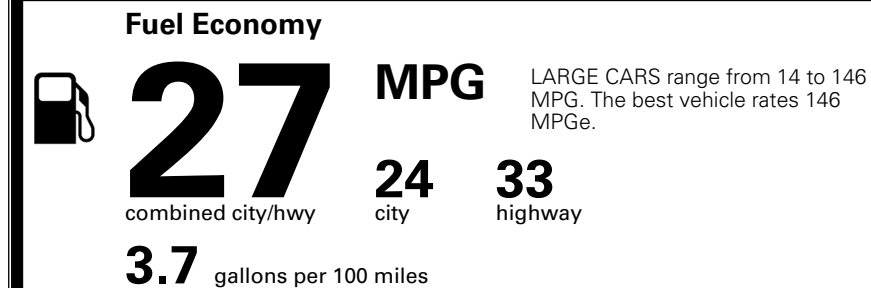

MANUFACTURER'S SUGGESTED RETAIL PRICE ▶

$ 30,090.00

COMPARE GT-LINE AWD FEATURES

Added to/in place of standard GT-Line FWD features
- All-Wheel Drive
- Heated Steering Wheel

Included
Included
Included

ADDITIONAL INSTALLED EQUIPMENT:

(In addition to or in place of standard features)

Snow White Pearl Paint
GT-Line Red Interior Color Package
GT-Line Premium Package
- Panoramic Sunroof w/ Power Sunshade
- LED Interior Lighting
- Bose Premium Audio w/Active Sound Design
- 18" Black Finished Alloy Wheels, Unique Design
Carpeted Floor Mats
Cargo Tray
Auto-Dimming Mirror w/ HomeLink™
LED Trunk Light
Mud Guards

$495.00
$295.00
$2,200.00

$200.00
$130.00
$350.00
$135.00
$140.00

MSRP INCLUDING OPTIONS

$ 34,035.00

INLAND FREIGHT AND HANDLING

$ 1,245.00

TOTAL MANUFACTURER'S SUGGESTED RETAIL PRICE ▶

$ 35,280.00

TOTAL ADDITIONAL WEIGHT: 14.7

*Additional terms and conditions apply.

**Kia Connect may be currently unavailable for some Model Year 2022 and newer vehicles sold or purchased in Massachusetts; please see owners.kia.com for more information.

NOTE: When you purchase this vehicle, Kia America, Inc. collects personal information you provide to the dealership. For information on our collection and use of personal information and your rights, please see our Privacy Policy on www.kia.com.

EPA DOT Fuel Economy and Environment

Gasoline Vehicle

You spend $750 more in fuel costs over 5 years compared to the average new vehicle.

Annual fuel cost $1,850