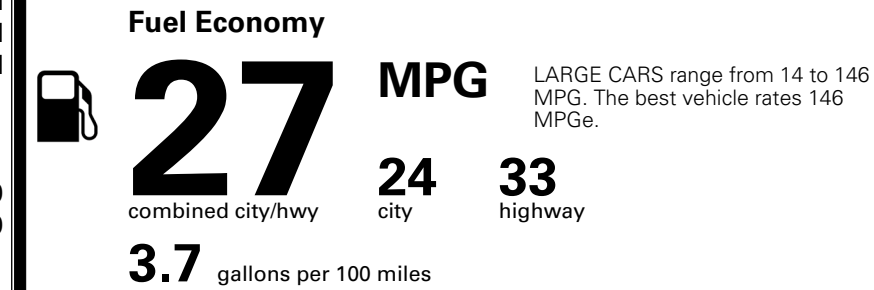

TOTAL MANUFACTURER'S SUGGESTED RETAIL PRICE ▶

\$ 34,580.00

TOTAL ADDITIONAL WEIGHT: 8.7

EPA DOT Fuel Economy and Environment

Gasoline Vehicle

You spend **\$750** more in fuel costs over 5 years compared to the average new vehicle.