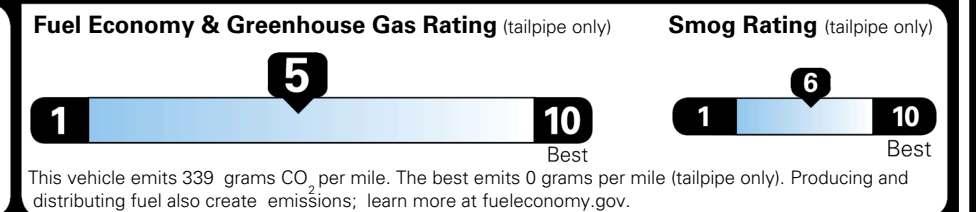

You spend $1,000 more in fuel costs over 5 years compared to the average new vehicle.

Annual fuel cost $1,900