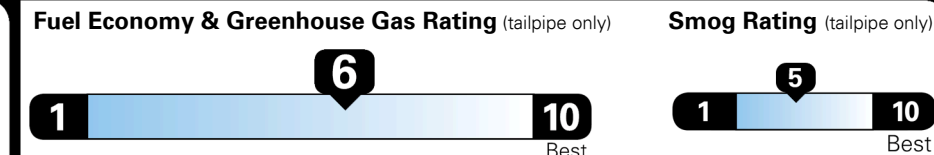

This vehicle emits 316 grams CO₂ per mile. The best emits 0 grams per mile (tailpipe only). Producing and distributing fuel also create emissions; learn more at fueleconomy.gov.

Actual results will vary for many reasons, including driving conditions and how you drive and maintain your vehicle. The average new vehicle gets 28 MPG and costs $9,750 to fuel over 5 years. Cost estimates are based on 15,000 miles per year at $ 3.60 per gallon. MPGe is miles per gasoline gallon equivalent. Vehicle emissions are a significant cause of climate change and smog.

fueleconomy.gov

Calculate personalized estimates and compare vehicles

GOVERNMENT 5-STAR SAFETY RATINGS

Overall Vehicle Score ★ ★ ★ ★ ★

Based on the combined rating of frontal, side and rollover. Should ONLY be compared to other vehicles of similar size and weight.

Frontal Driver ★ ★ ★ ★ ★

Crash Passenger ★ ★ ★ ★ ★

Based on the risk of injury in a frontal impact. Should ONLY be compared to other vehicles of similar size and weight.

Side Front seat ★ ★ ★ ★ ★

Crash Rear seat ★ ★ ★ ★ ★

Star ratings based on the risk of injury in a side impact.

Rollover ★ ★ ★ ★ ★

Star ratings based on the risk of rollover in a single-vehicle crash.

Star ratings range from 1 to 5 stars (★★★★★) with 5 being the highest.

Source: National Highway Traffic Safety Administration (NHTSA).

www.safercar.gov or 1-888-327-4236

Manufacturer's suggested retail price includes Manufacturer's recommended pre-delivery service. License and title fees, state and local taxes and other dealer installed options and accessories are not included in the manufacturer's suggested retail price.

PARTS CONTENT INFORMATION

FOR VEHICLES IN THIS CAR LINE U.S./CANADIAN PARTS CONTENT: 60 %

MAJOR SOURCES OF FOREIGN PARTS: KOREA: 30%

NOTE: PARTS CONTENT DOES NOT INCLUDE FINAL ASSEMBLY, DISTRIBUTION, OR OTHER NON-PARTS COSTS.

FOR THIS VEHICLE FINAL ASSEMBLY POINT: WEST POINT, GA, USA

COUNTRY OF ORIGIN

ENGINE (MOTOR): USA

TRANSMISSION: USA