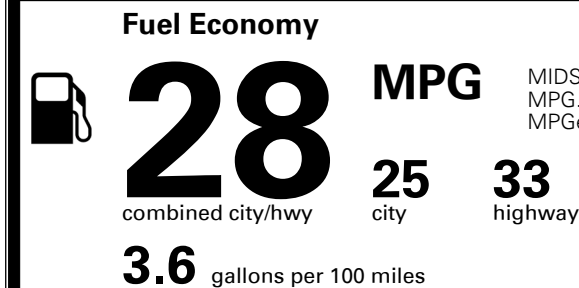

\$ 1,125.00

TOTAL MANUFACTURER'S SUGGESTED RETAIL PRICE ▶

\$ 32,130.00

TOTAL ADDITIONAL WEIGHT: 13.9

EPA DOT Fuel Economy and Environment

Gasoline Vehicle

MIDSIZE CARS range from 15 to 132 MPG. The best vehicle rates 140 MPGe.