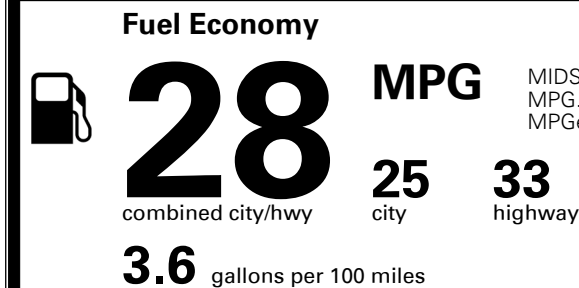

EPA DOT Fuel Economy and Environment

Gasoline Vehicle

MIDSIZE CARS range from 15 to 132 MPG. The best vehicle rates 140 MPGe.

You save $0
in fuel costs over 5 years compared to the average new vehicle.

Annual fuel cost
$1,950