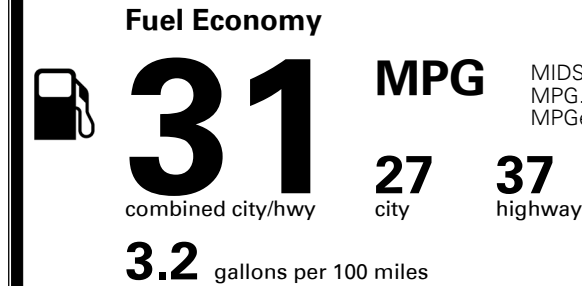

TOTAL ADDITIONAL WEIGHT: 15.2

**EPA DOT Fuel Economy and Environment**

**Gasoline Vehicle**

**You save \$1,000**  
 in fuel costs over 5 years compared to the average new vehicle.

**Annual fuel cost \$1,750**