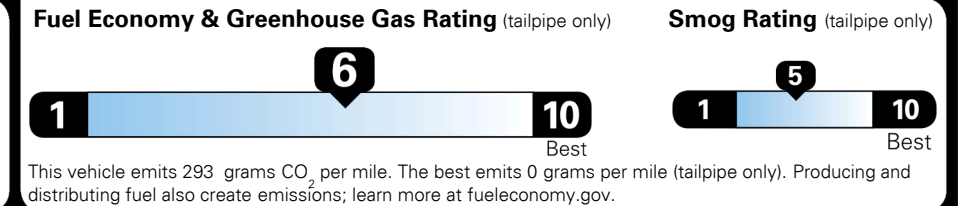

TOTAL ADDITIONAL WEIGHT: 15.2

**EPA DOT Fuel Economy and Environment**

**Gasoline Vehicle**

**You save \$1,000**  
 in fuel costs over 5 years compared to the average new vehicle.

**Annual fuel cost \$1,750**