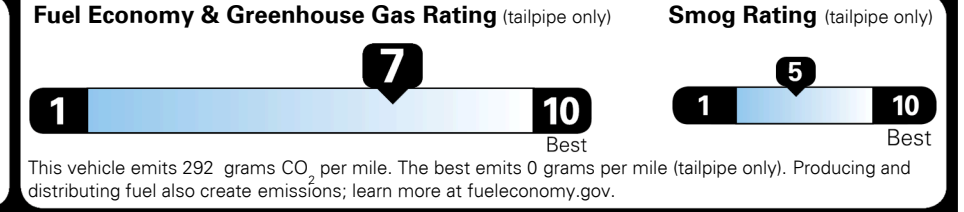

EPA DOT Fuel Economy and Environment

Gasoline Vehicle

Fuel Economy
31 MPG MIDSIZE CARS range from 15 to 132 MPG. The best vehicle rates 142 MPGe.
27 city 37 highway
3.2 gallons per 100 miles

You save $750
in fuel costs over 5 years compared to the average new vehicle.

Annual fuel cost $1,150