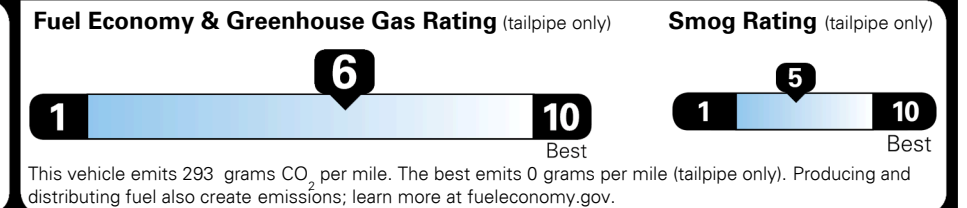

TOTAL ADDITIONAL WEIGHT: 7.3

EPA DOT Fuel Economy and Environment

Gasoline Vehicle

You save \$750
 in fuel costs over 5 years compared to the average new vehicle.

Annual fuel cost \$1,450

Actual results will vary for many reasons, including driving conditions and how you drive and maintain your vehicle. The average new vehicle gets 28 MPG and costs \$8,000 to fuel over 5 years. Cost estimates are based on 15,000 miles per year at \$ 2.95 per gallon. MPGe is miles per gasoline gallon equivalent. Vehicle emissions are a significant cause of climate change and smog.