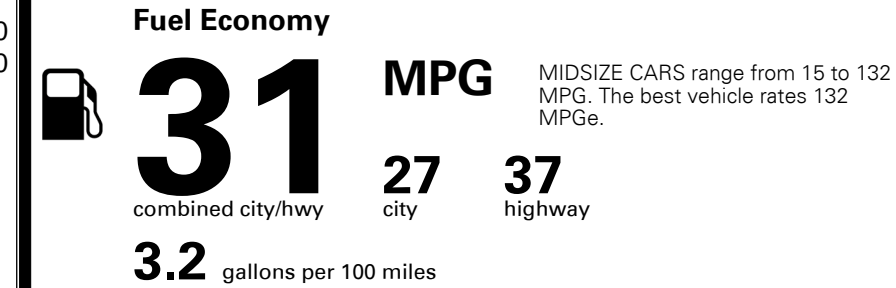

INLAND FREIGHT AND HANDLING \$ 1,125.00

TOTAL MANUFACTURER'S SUGGESTED RETAIL PRICE ▶

\$ 27,035.00

*Additional terms and conditions apply.
 **Kia Connect may be currently unavailable for Model Year 2022 and newer vehicles sold or purchased in Massachusetts; please see owners.kia.com for updates on availability.
 NOTE: When you purchase this vehicle, Kia America, Inc. collects personal information you provide to the dealership. For information on our collection and use of personal information and your rights, please see our Privacy Policy on www.kia.com.

TOTAL ADDITIONAL WEIGHT: 7.3

EPA DOT Fuel Economy and Environment

Gasoline Vehicle

You save \$750
 in fuel costs over 5 years compared to the average new vehicle.

Annual fuel cost \$1,450

Actual results will vary for many reasons, including driving conditions and how you drive and maintain your vehicle. The average new vehicle gets 28 MPG and costs \$8,000 to fuel over 5 years. Cost estimates are based on 15,000 miles per year at \$ 2.95 per gallon. MPGe is miles per gasoline gallon equivalent. Vehicle emissions are a significant cause of climate change and smog.