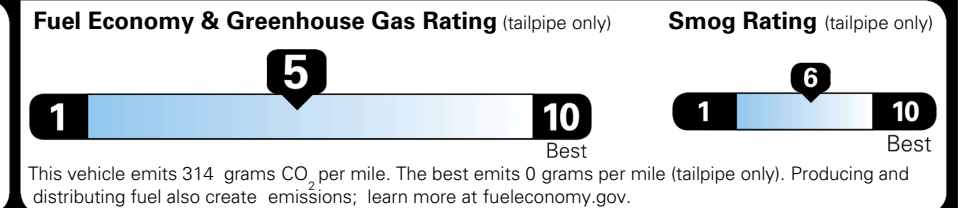

Actual results will vary for many reasons, including driving conditions and how you drive and maintain your vehicle. The average new vehicle gets 29 MPG and costs $8,500 to fuel over 5 years. Cost estimates are based on 15,000 miles per year at $ 3.30 per gallon. MPGe is miles per gasoline gallon equivalent. Vehicle emissions are a significant cause of climate change and smog.

fueleconomy.gov

Calculate personalized estimates and compare vehicles

GOVERNMENT 5-STAR SAFETY RATINGS

Overall Vehicle Score ★ ★ ★ ★ ★

Based on the combined rating of frontal, side and rollover. Should ONLY be compared to other vehicles of similar size and weight.

Frontal Driver ★ ★ ★ ★ ★

Crash Passenger ★ ★ ★ ★ ★

Based on the risk of injury in a frontal impact. Should ONLY be compared to other vehicles of similar size and weight.

Side Front seat ★ ★ ★ ★ ★

Crash Rear seat ★ ★ ★ ★ ★

Star ratings based on the risk of injury in a side impact.

Rollover ★ ★ ★ ★ ★

Star ratings based on the risk of rollover in a single-vehicle crash.

Star ratings range from 1 to 5 stars (★★★★★) with 5 being the highest.

Source: National Highway Traffic Safety Administration (NHTSA).

www.safercar.gov or 1-888-327-4236

Manufacturer's suggested retail price includes Manufacturer's recommended pre-delivery service. License and title fees, state and local taxes and other dealer installed options and accessories are not included in the manufacturer's suggested retail price.

PARTS CONTENT INFORMATION

FOR VEHICLES IN THIS CAR LINE U.S./CANADIAN PARTS CONTENT: 20 %

MAJOR SOURCES OF FOREIGN PARTS:
MEXICO: 45%
KOREA: 30%

NOTE: PARTS CONTENT DOES NOT INCLUDE FINAL ASSEMBLY, DISTRIBUTION, OR OTHER NON-PARTS COSTS.

FOR THIS VEHICLE FINAL ASSEMBLY POINT:
PESQUERIA, NL, MEXICO

COUNTRY OF ORIGIN

ENGINE (MOTOR): USA

TRANSMISSION: KOREA

*Additional terms and conditions apply.

**Kia Connect may be currently unavailable for some Model Year 2022 and newer vehicles sold or purchased in Massachusetts; please see owners.kia.com for more information.

NOTE: When you purchase this vehicle, Kia America, Inc. collects personal information you provide to the dealership. For information on our collection and use of personal information and your rights, please see our Privacy Policy on www.kia.com.